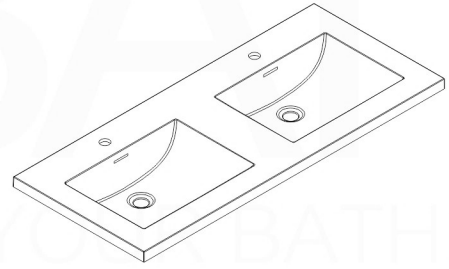

BALLI48D

Sink: BN1210DSINK

Dimensions:	width	depth	height
inches	47.24"	20.47"	23.75"
mm	1200	520	500

NOTE: DIMENSIONS AND TECHNICAL DETAILS ARE SUBJECT TO CHANGE WITHOUT NOTICE

. FRONT ELEVATION

. TOP ELEVATION

. SIDE ELEVATION

INSTALLATION GUIDE

Tools Required for Assembly

How to Install

Wall Preparation

SQUARE SINK SPAIN
48" DOUBLE

. FRONT ELEVATION

. TOP ELEVATION