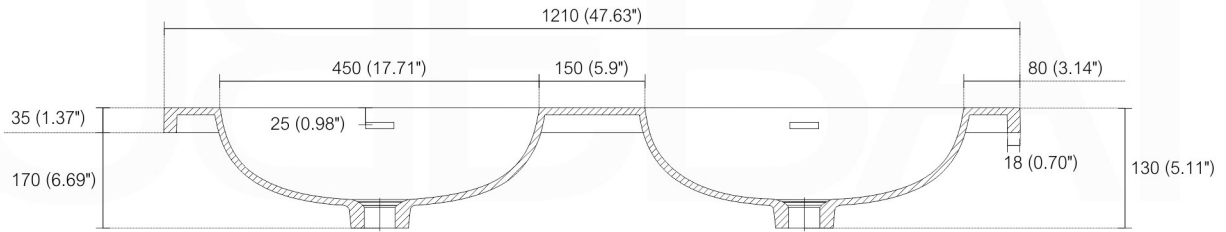

BALLI48D

Sink: BN1210DSINK

Dimensions:	width	depth	height
inches	47.24"	20.47"	23.75"
mm	1200	520	500

NOTE: DIMENSIONS AND TECHNICAL DETAILS ARE SUBJECT TO CHANGE WITHOUT NOTICE

. FRONT ELEVATION

. TOP ELEVATION

. SIDE ELEVATION

INSTALLATION GUIDE

Tools Required for Assembly

How to Install

Wall Preparation

SQUARE SINK SPAIN
48" DOUBLE

. FRONT ELEVATION

. TOP ELEVATION

. SIDE ELEVATION