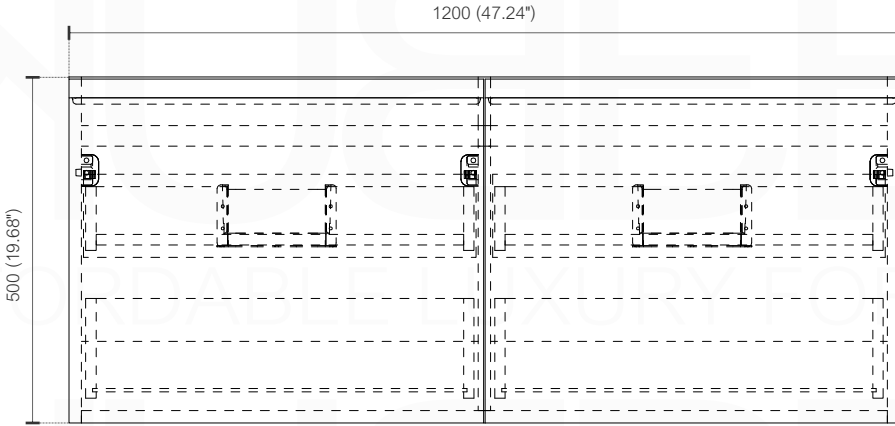

BALLI48D

Sink: BN1210DSINK

Dimensions:	width	depth	height
inches	47.24"	20.47"	23.75"
mm	1200	520	500

NOTE: DIMENSIONS AND TECHNICAL DETAILS ARE SUBJECT TO CHANGE WITHOUT NOTICE

. FRONT ELEVATION

. TOP ELEVATION

. SIDE ELEVATION

INSTALLATION GUIDE

Tools Required for Assembly

How to Install

Wall Preparation

SQUARE SINK SPAIN
48" DOUBLE

. FRONT ELEVATION

. TOP ELEVATION