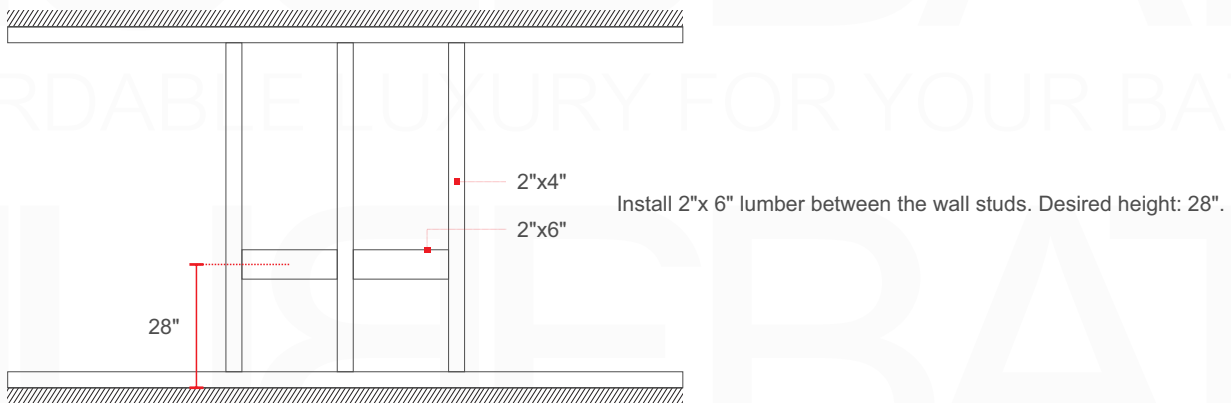

BALLI48D

Sink: BN1210DSINK

Dimensions:	width	depth	height
inches	47.24"	20.47"	23.75"
mm	1200	520	500

NOTE: DIMENSIONS AND TECHNICAL DETAILS ARE SUBJECT TO CHANGE WITHOUT NOTICE

. FRONT ELEVATION

. TOP ELEVATION

. SIDE ELEVATION

INSTALLATION GUIDE

Tools Required for Assembly

How to Install

Wall Preparation

SQUARE SINK SPAIN
48" DOUBLE

. FRONT ELEVATION

. TOP ELEVATION