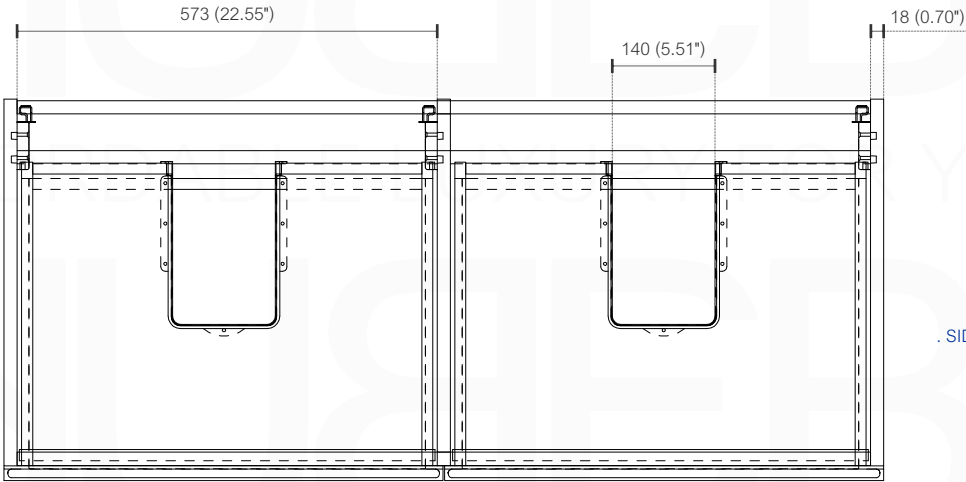

BALLI48D

Sink: BN1210DSINK

Dimensions:	width	depth	height
inches	47.24"	20.47"	23.75"
mm	1200	520	500

NOTE: DIMENSIONS AND TECHNICAL DETAILS ARE SUBJECT TO CHANGE WITHOUT NOTICE

. FRONT ELEVATION

. TOP ELEVATION

. SIDE ELEVATION

INSTALLATION GUIDE

Tools Required for Assembly

How to Install

Wall Preparation

SQUARE SINK SPAIN
48" DOUBLE

. FRONT ELEVATION

. TOP ELEVATION

. SIDE ELEVATION