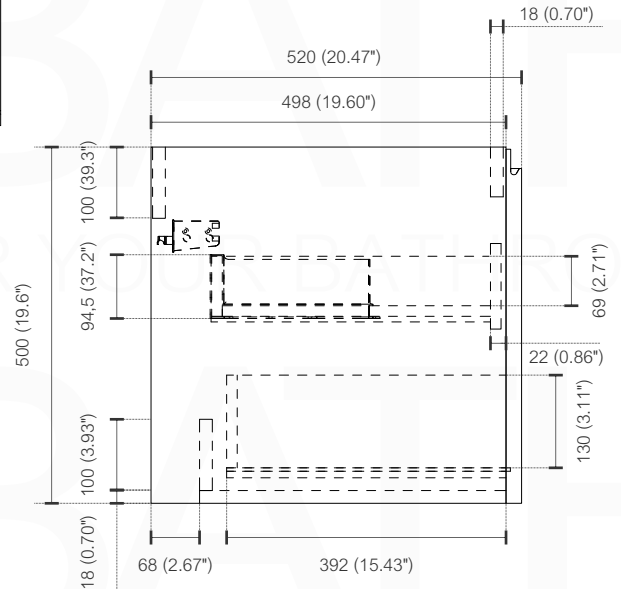

BALLI48D

Sink: BN1210DSINK

Dimensions:	width	depth	height
inches	47.24"	20.47"	23.75"
mm	1200	520	500

NOTE: DIMENSIONS AND TECHNICAL DETAILS ARE SUBJECT TO CHANGE WITHOUT NOTICE

. FRONT ELEVATION

. TOP ELEVATION

. SIDE ELEVATION

INSTALLATION GUIDE

Tools Required for Assembly

How to Install

Wall Preparation

SQUARE SINK SPAIN
48" DOUBLE

. FRONT ELEVATION

. TOP ELEVATION