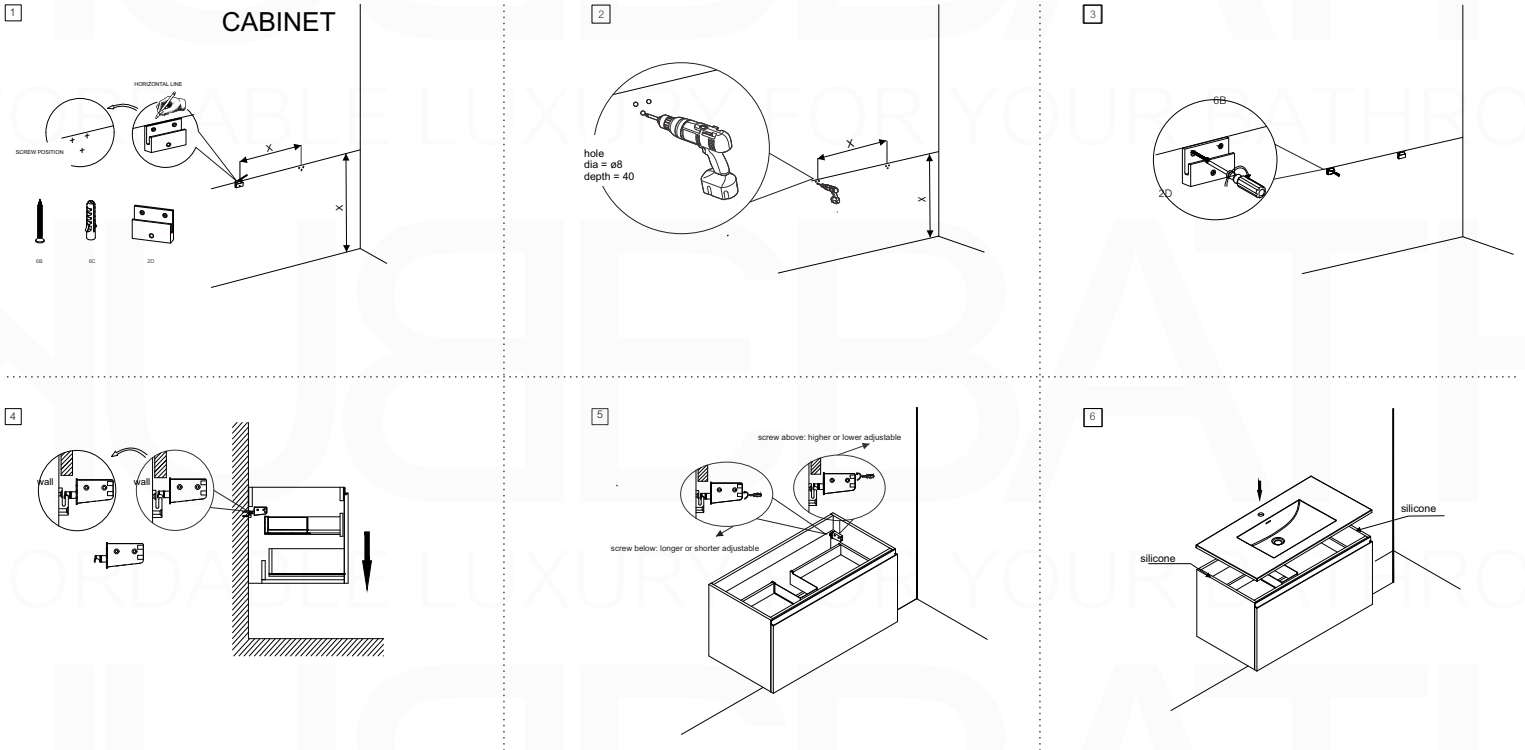

BALLI48D

Sink: BN1210DSINK

Dimensions:	width	depth	height
inches	47.24"	20.47"	23.75"
mm	1200	520	500

NOTE: DIMENSIONS AND TECHNICAL DETAILS ARE SUBJECT TO CHANGE WITHOUT NOTICE

. FRONT ELEVATION

. TOP ELEVATION

. SIDE ELEVATION

INSTALLATION GUIDE

Tools Required for Assembly

How to Install

Wall Preparation

SQUARE SINK SPAIN
48" DOUBLE

. FRONT ELEVATION

. TOP ELEVATION

. SIDE ELEVATION