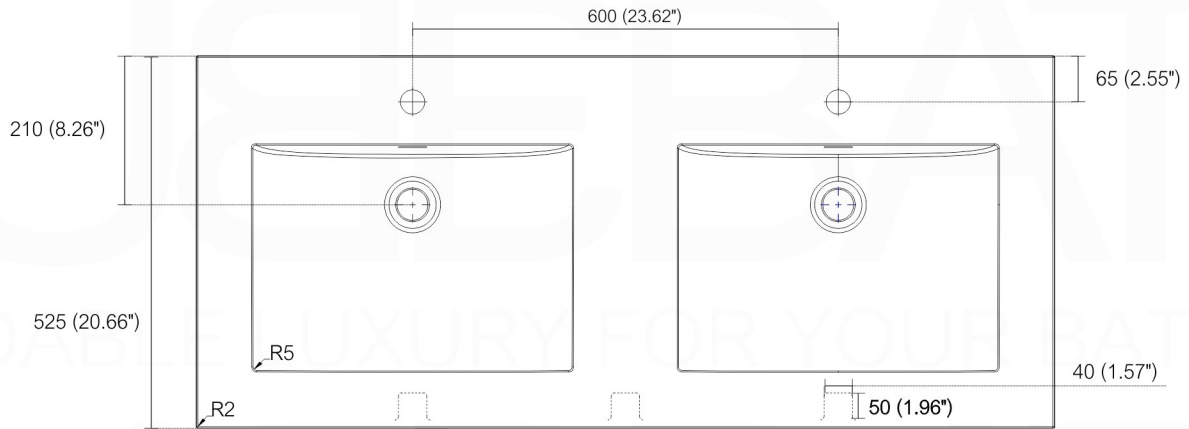

BALLI48D

Sink: BN1210DSINK

Dimensions:	width	depth	height
inches	47.24"	20.47"	23.75"
mm	1200	520	500

NOTE: DIMENSIONS AND TECHNICAL DETAILS ARE SUBJECT TO CHANGE WITHOUT NOTICE

. FRONT ELEVATION

. TOP ELEVATION

. SIDE ELEVATION

INSTALLATION GUIDE

Tools Required for Assembly

How to Install

Wall Preparation

SQUARE SINK SPAIN
48" DOUBLE

. FRONT ELEVATION

. TOP ELEVATION